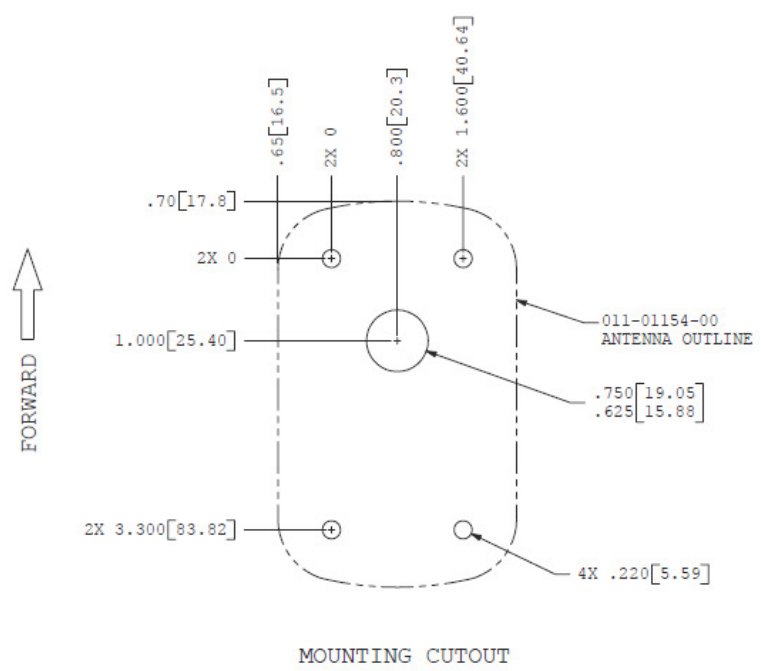

GPS/WAAS  
BNC CONNECTOR

MOUNTING CUTOUT

NOTES:  
1. DIMENSIONS: INCHES [mm]

Figure A-2. GA 56A Antenna Installation Drawing