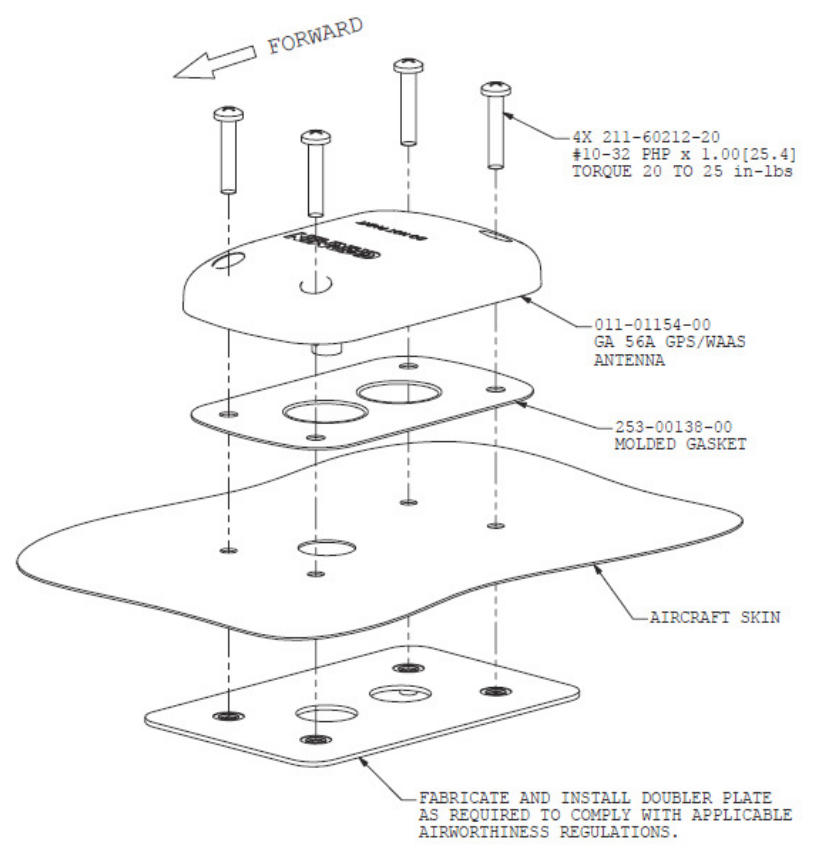

GPS/WAAS  
BNC CONNECTOR

MOUNTING CUTOUT

NOTES:  
1. DIMENSIONS: INCHES [mm]

Figure A-2. GA 56A Antenna Installation Drawing