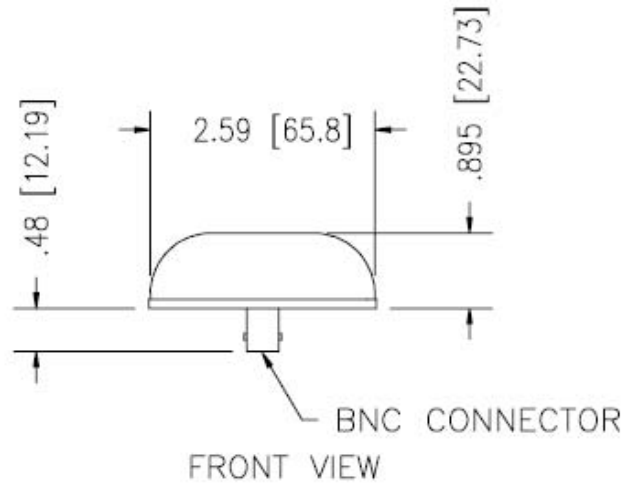

SIDE VIEW

FRONT VIEW

MOUNTING CUTOUT

FLANGE MOUNT GA 56 ANTENNA INSTALLATION