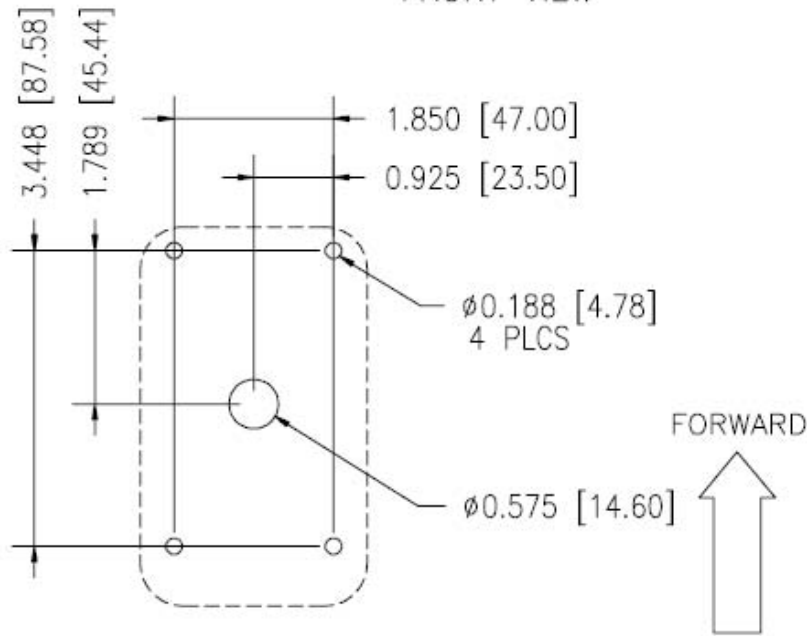

SIDE VIEW

FRONT VIEW

MOUNTING CUTOUT

FLANGE MOUNT GA 56 ANTENNA INSTALLATION